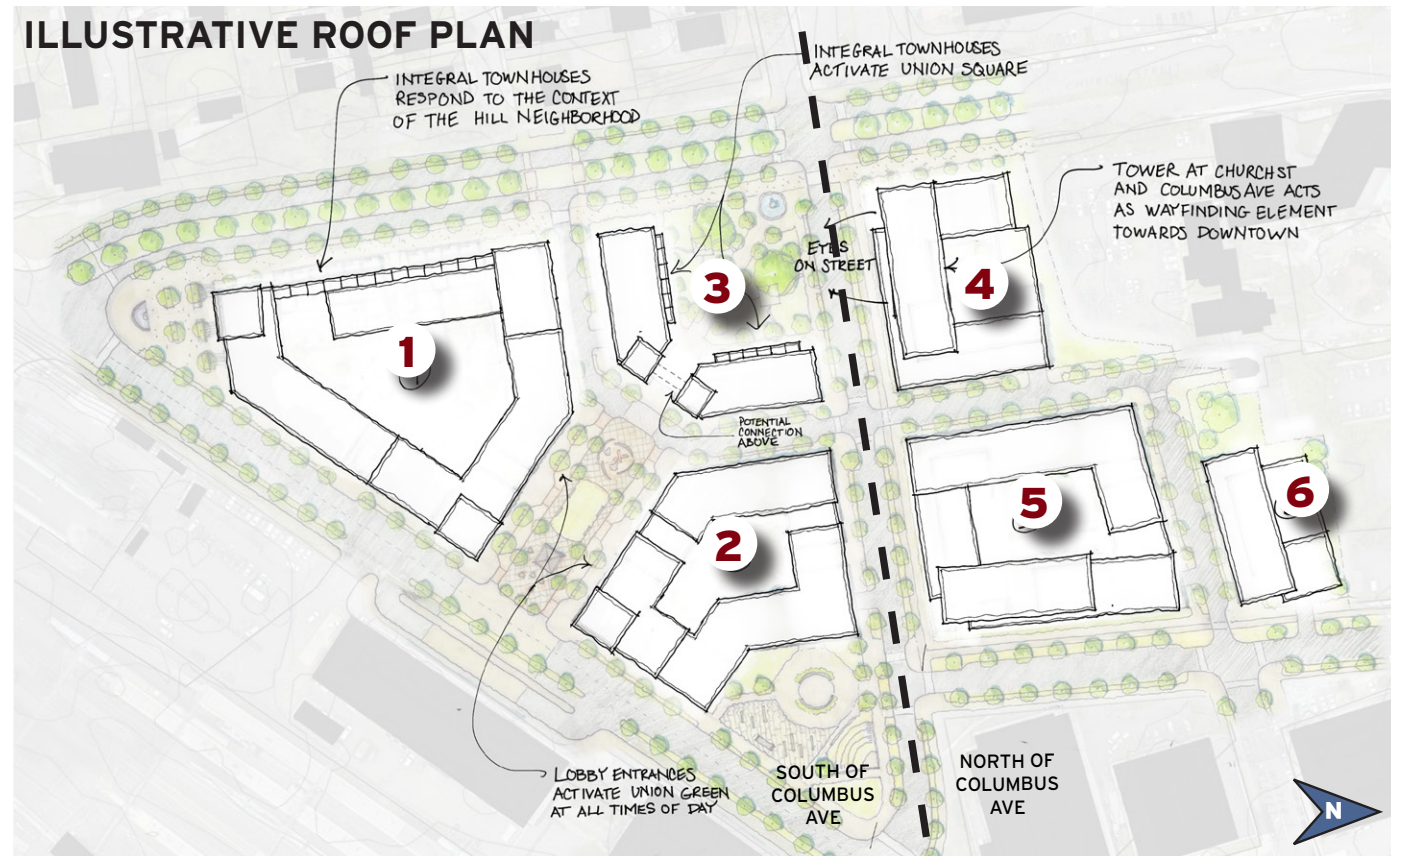

## CHARRETTE SCHEME

2000 UNITS

## UPDATED SCHEME

2500 UNITS

Kenneth Boroson  
ARCHITECTS

UNION SQUARE NEIGHBORHOOD CNI  
NEW HAVEN, CT

# PLAN UPDATES

**CHARRETTE  
SCHEME**  
2000 UNITS

**UPDATED  
SCHEME**  
2500 UNITS