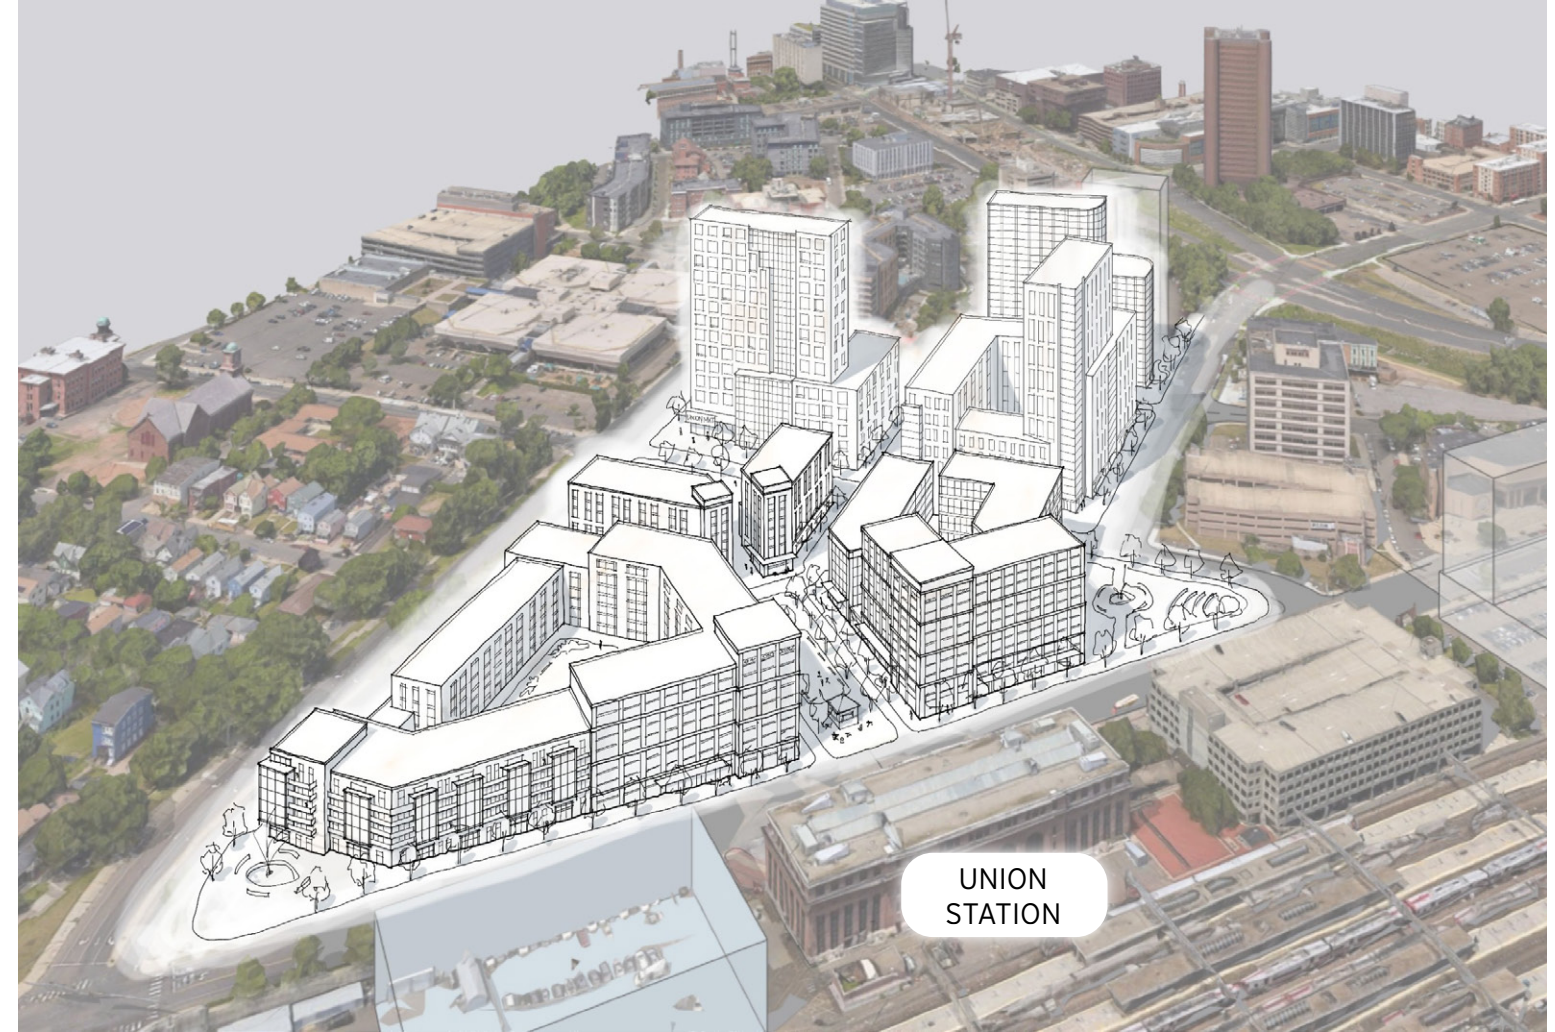

**UPDATED
SCHEME**
2500 UNITS