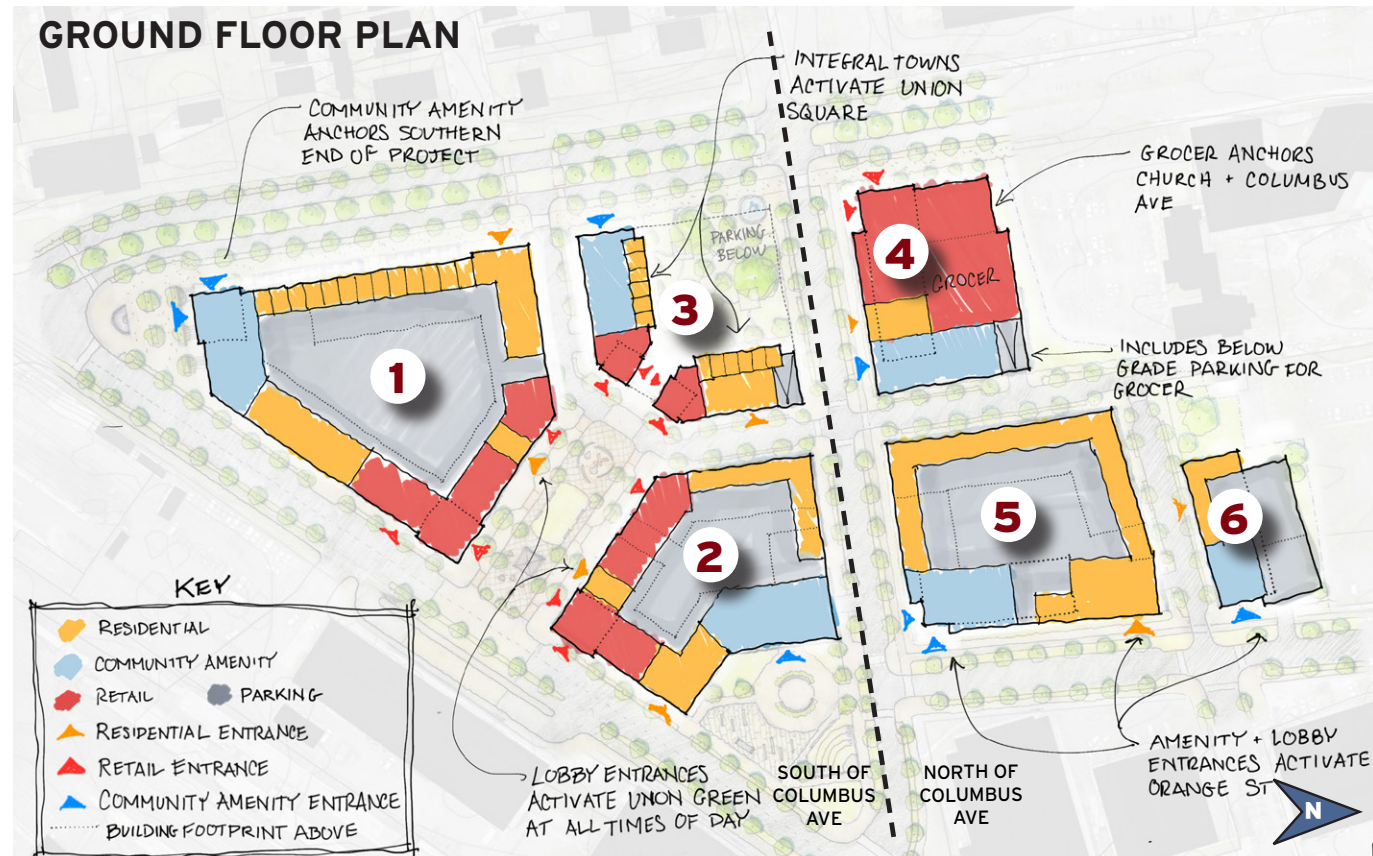

# PLAN UPDATES

## CHARRETTE SCHEME

2000 UNITS

## UPDATED SCHEME

2500 UNITS

Kenneth Boroson  
ARCHITECTS

UNION SQUARE NEIGHBORHOOD CNI  
NEW HAVEN, CT

# PLAN UPDATES

**CHARRETTE  
SCHEME**  
2000 UNITS

**UPDATED  
SCHEME**  
2500 UNITS