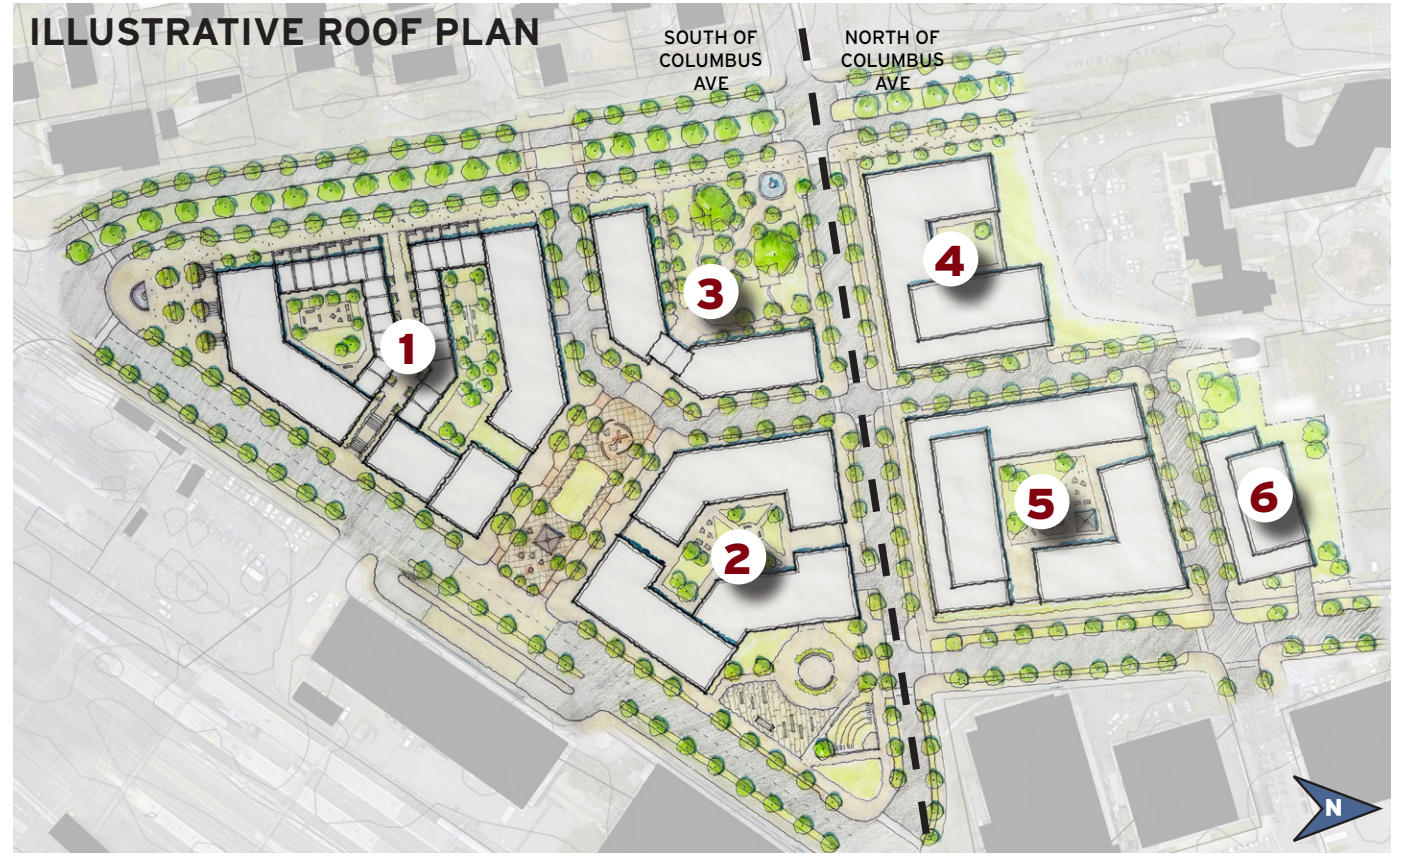

# PLAN UPDATES

## CHARRETTE SCHEME

2000 UNITS

## UPDATED SCHEME

2500 UNITS

Kenneth Boroson  
ARCHITECTS

UNION SQUARE NEIGHBORHOOD CNI  
NEW HAVEN, CT

# PLAN UPDATES

**CHARRETTE  
SCHEME**  
2000 UNITS

**UPDATED  
SCHEME**  
2500 UNITS