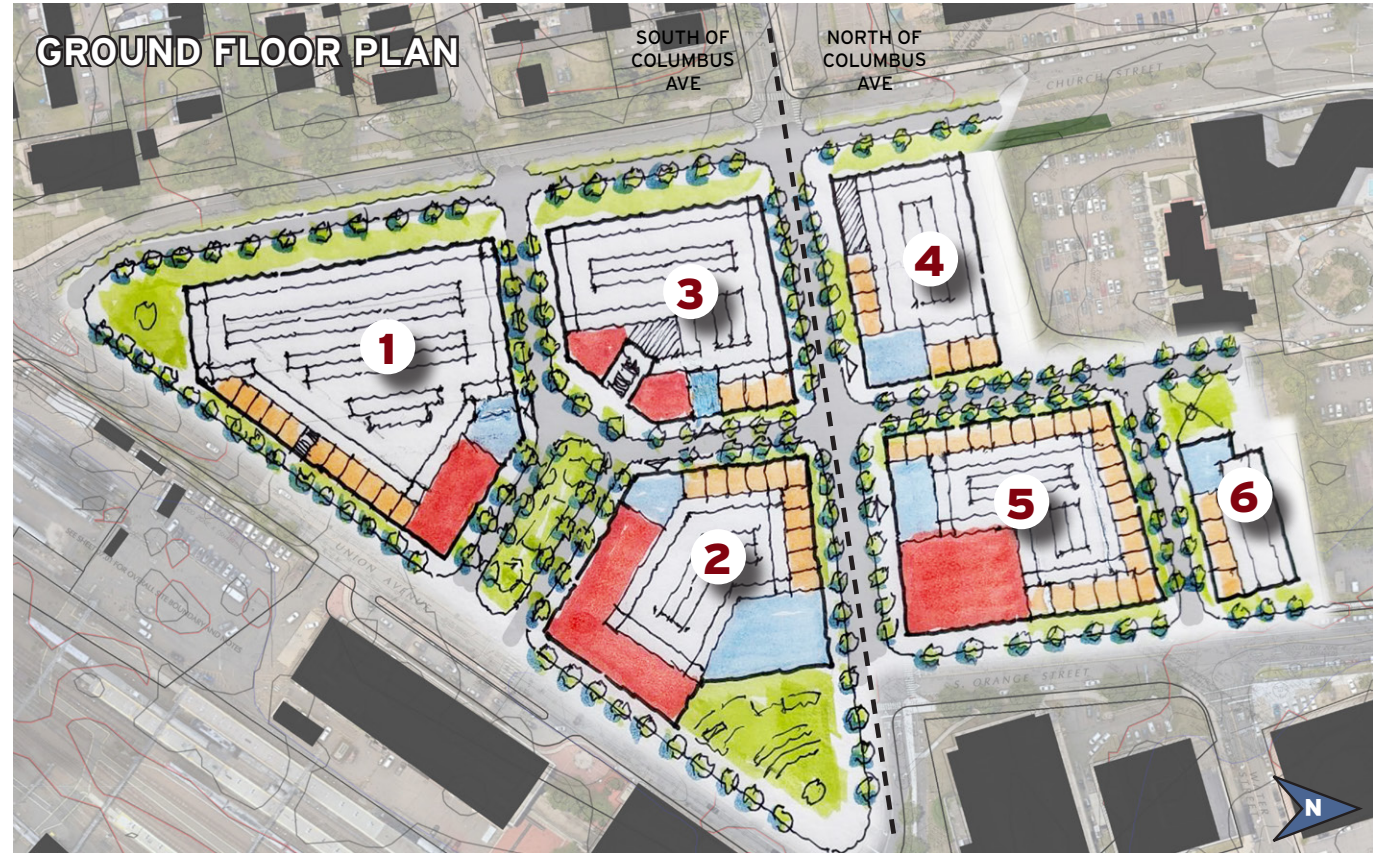

# PLAN UPDATES

## CHARRETTE SCHEME

2000 UNITS

## UPDATED SCHEME

2500 UNITS

Kenneth Boroson  
ARCHITECTS

UNION SQUARE NEIGHBORHOOD CNI  
NEW HAVEN, CT

# PLAN UPDATES

**CHARRETTE  
SCHEME**  
2000 UNITS

**UPDATED  
SCHEME**  
2500 UNITS